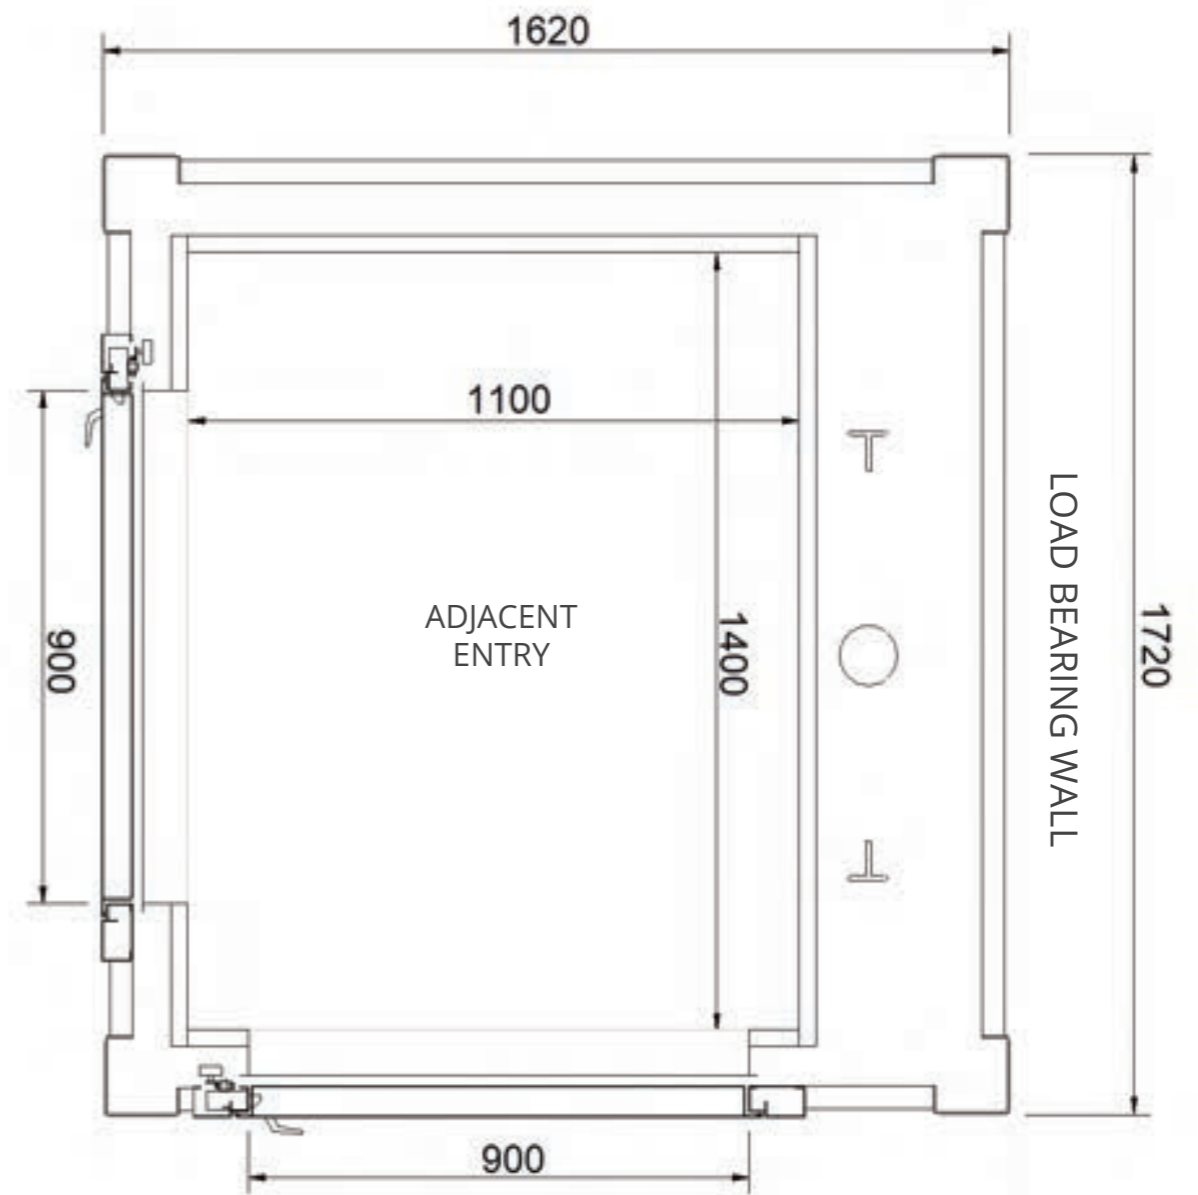

Metal Structure - Adjacent Entry

SAMPLE DRAWING ONLY - NOT FOR CONSTRUCTION
Platinum Elevators can customise the Residential Sovereign Lift cabin size from 800w x 800d (mm) all the way up to 1100w x 1400d (mm).