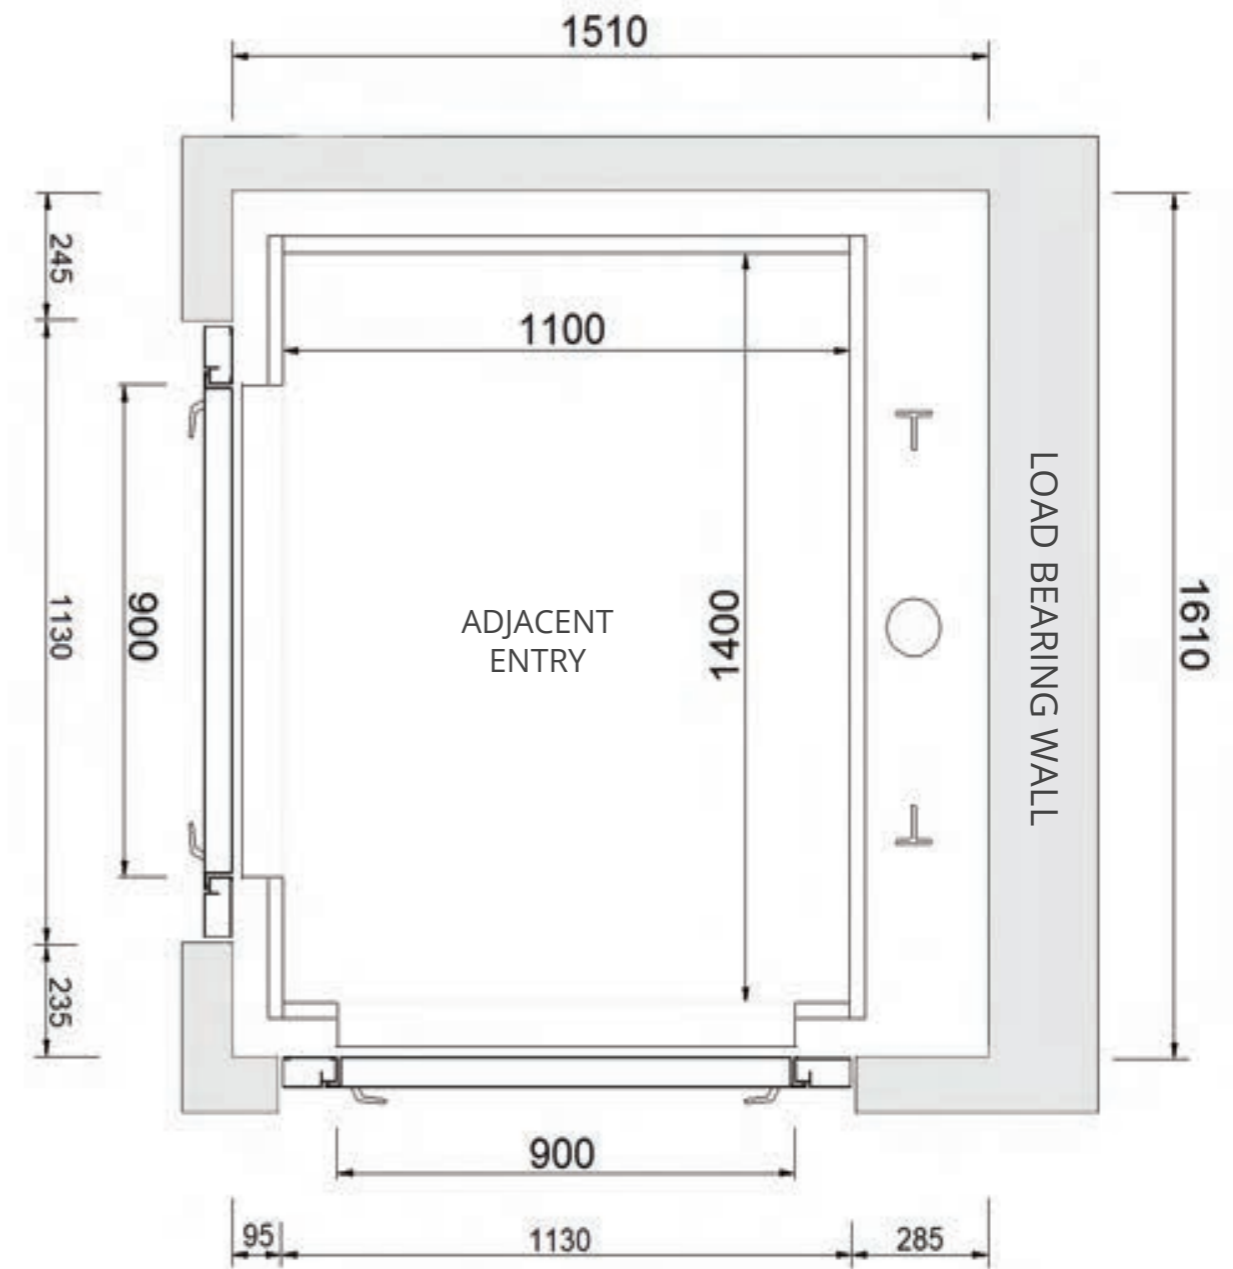

Masonry Shaft - Adjacent Entry

SAMPLE DRAWING ONLY - NOT FOR CONSTRUCTION
Platinum Elevators can customise the Residential Sovereign Lift cabin size from 800w x 800d (mm) all the way up to 1100w x 1400d (mm).