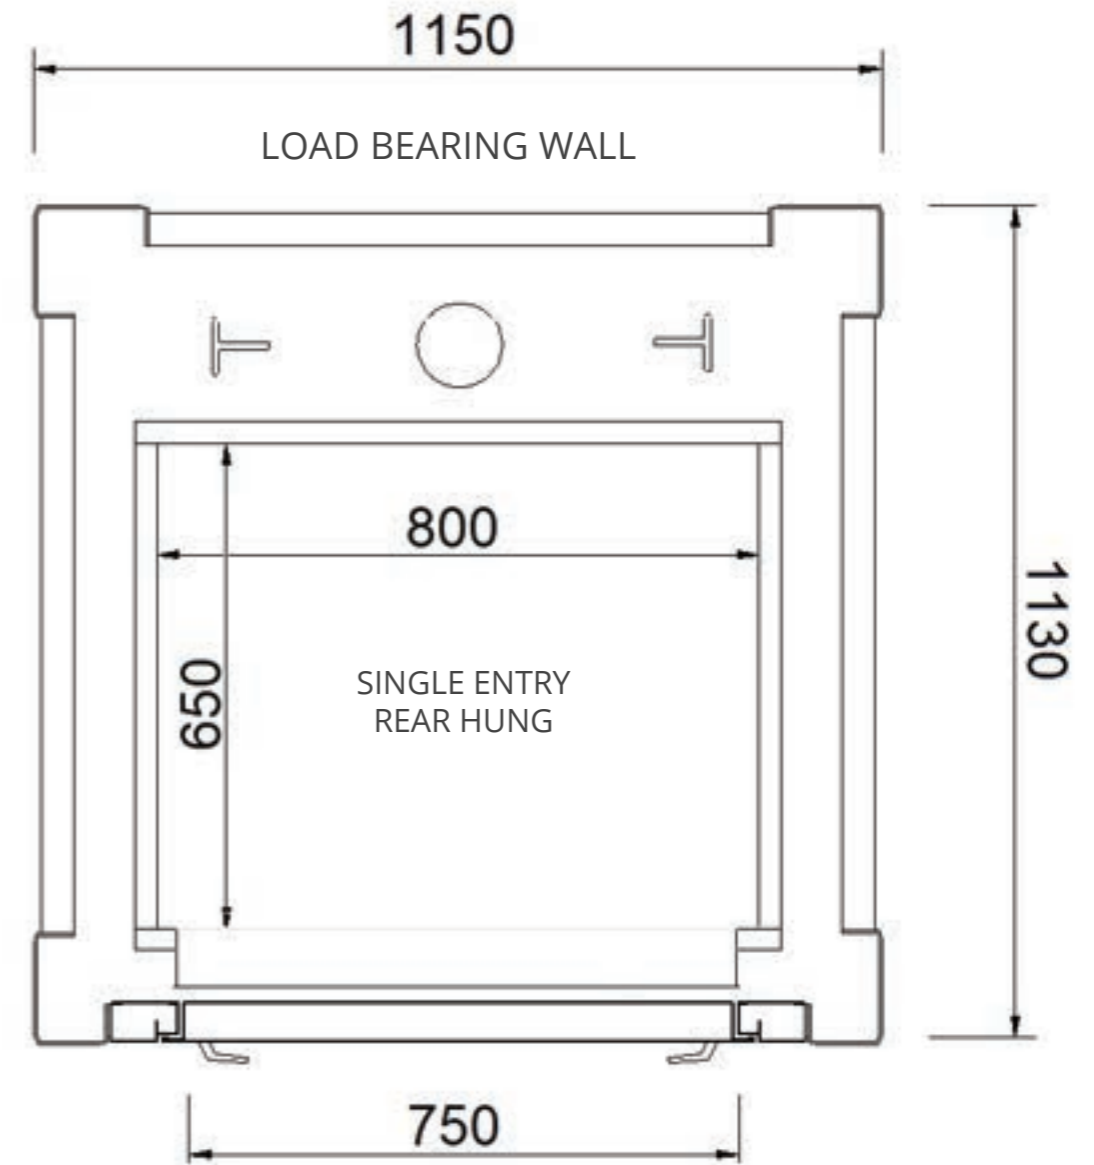

Metal Structure - Single Entry, Rear Hung

“Ideal for retrofitting or new dwellings when limited space is available.”

SAMPLE DRAWING ONLY - NOT FOR CONSTRUCTION
Platinum Elevators can customise the Residential Sovereign Lift cabin size from 600w x 600d (mm) all the way up to 1000w x 1300d (mm).