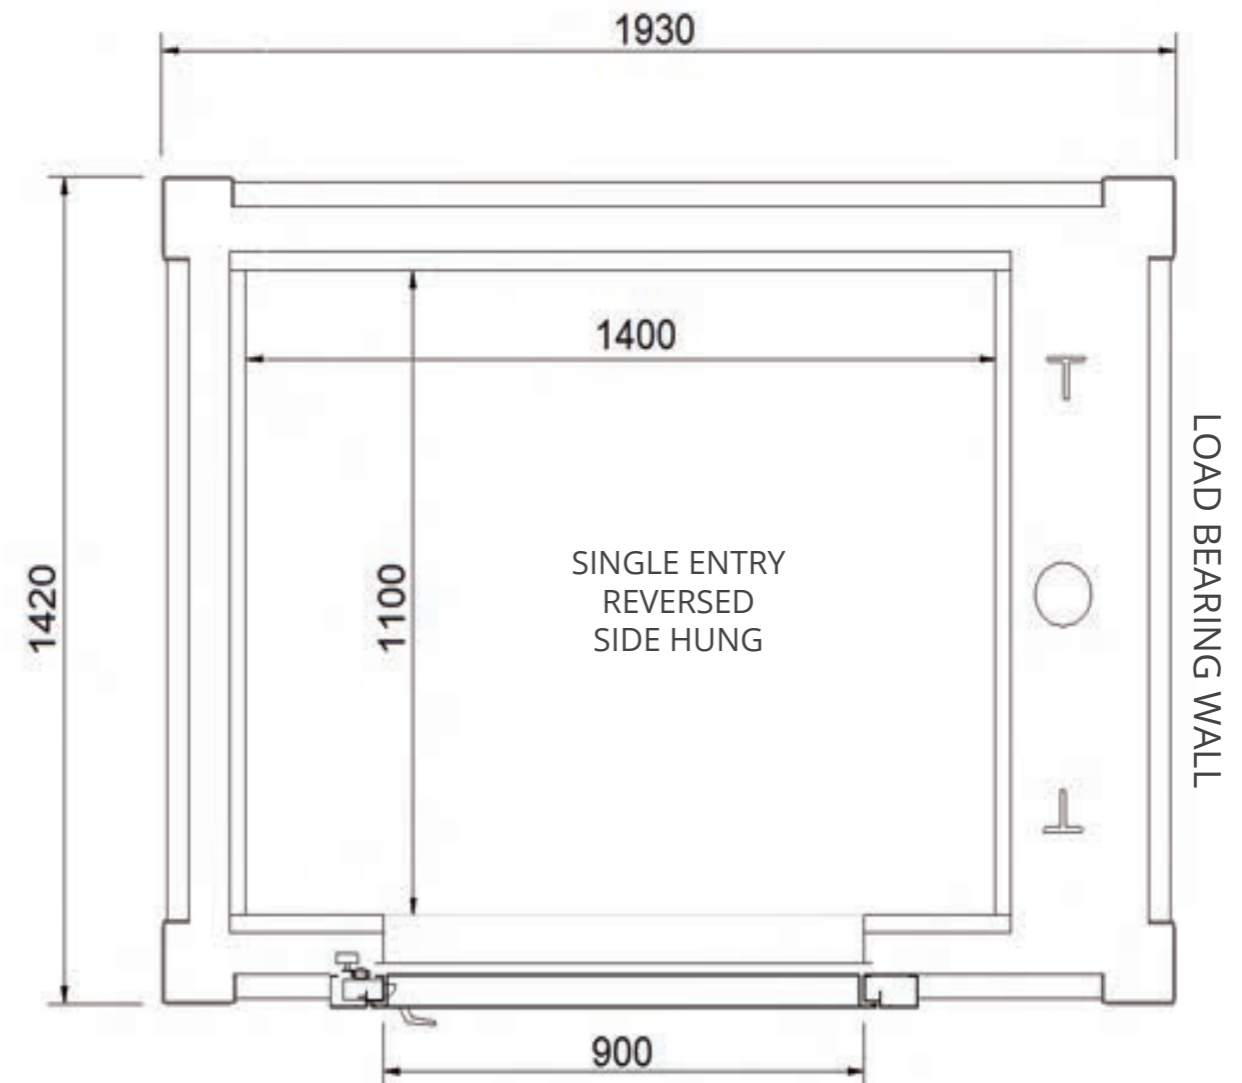

Masonry Shaft- Single Entry, Rear Hung

“Ideal for retrofitting or new dwellings when limited space is available.”

SAMPLE DRAWING ONLY - NOT FOR CONSTRUCTION
Platinum Elevators can customise the Residential Sovereign Lift cabin size from 600w x 600d (mm) all the way up to 1000w x 1300d (mm).

Available Cabin Configurations

Metal Structure - Single Entry, Side Hung

Metal Structure - Single Entry, Reversed, Side Hung

SAMPLE DRAWING ONLY - NOT FOR CONSTRUCTION
Platinum Elevators can customise the Residential Sovereign Lift cabin size from 800w x 800d (mm) all the way up to 1100w x 1400d (mm).