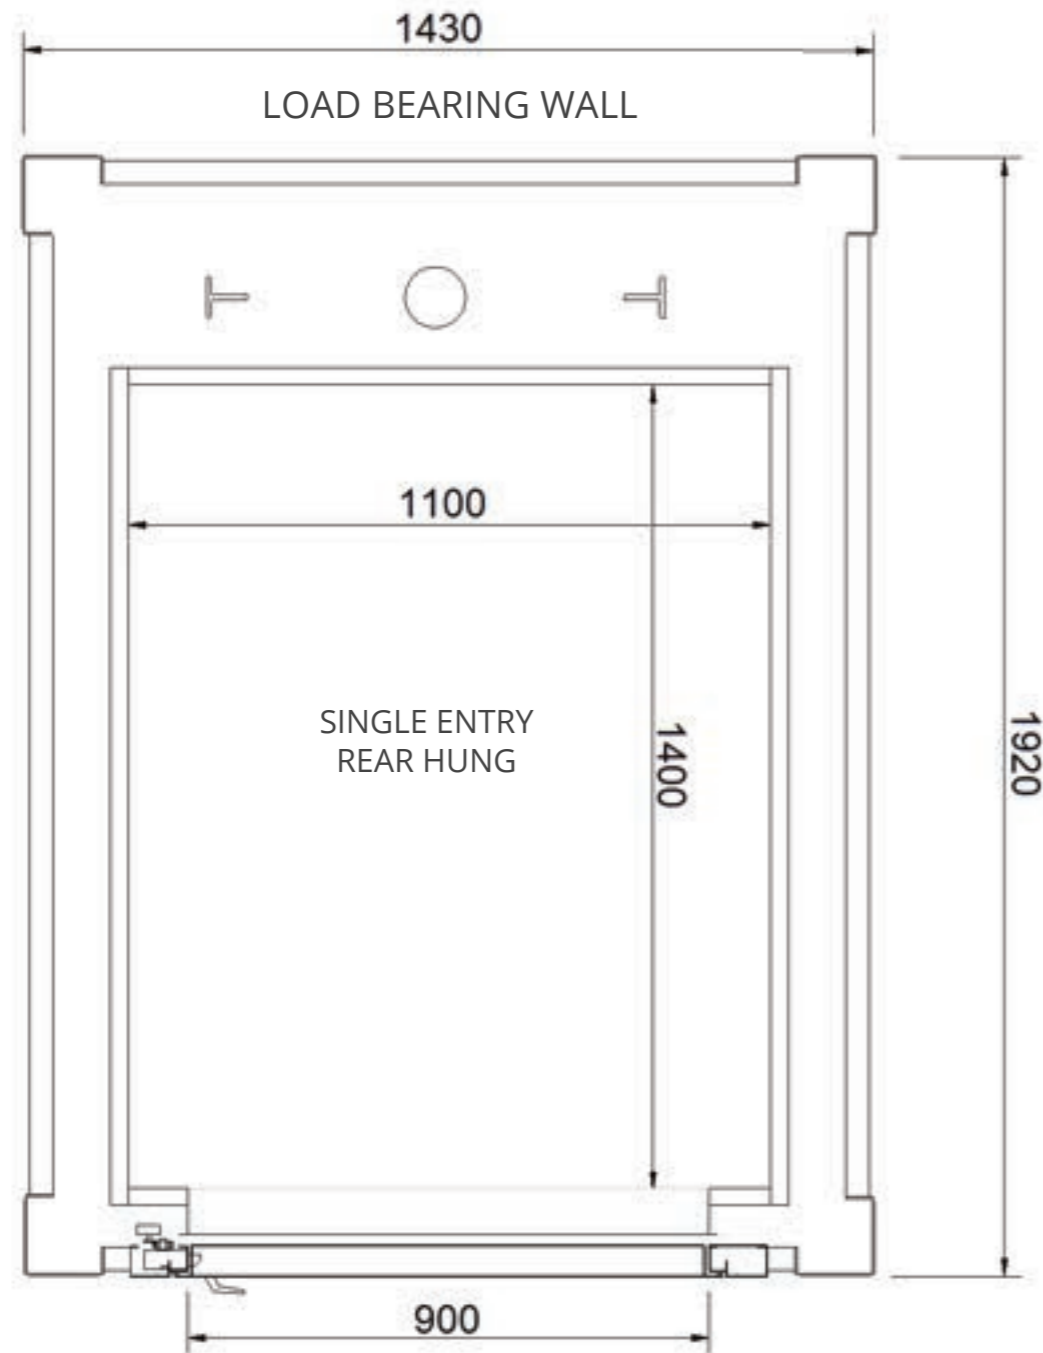

Available Cabin Configurations

Metal Structure - Single Entry, Side Hung

Metal Structure - Single Entry, Reversed, Side Hung

SAMPLE DRAWING ONLY - NOT FOR CONSTRUCTION
Platinum Elevators can customise the Residential Sovereign Lift cabin size from 800w x 800d (mm) all the way up to 1100w x 1400d (mm).

SAMPLE DRAWING ONLY - NOT FOR CONSTRUCTION
Platinum Elevators can customise the Residential Sovereign Lift cabin size from 800w x 800d (mm) all the way up to 1100w x 1400d (mm).

Metal Structure - Single Entry, Rear Hung