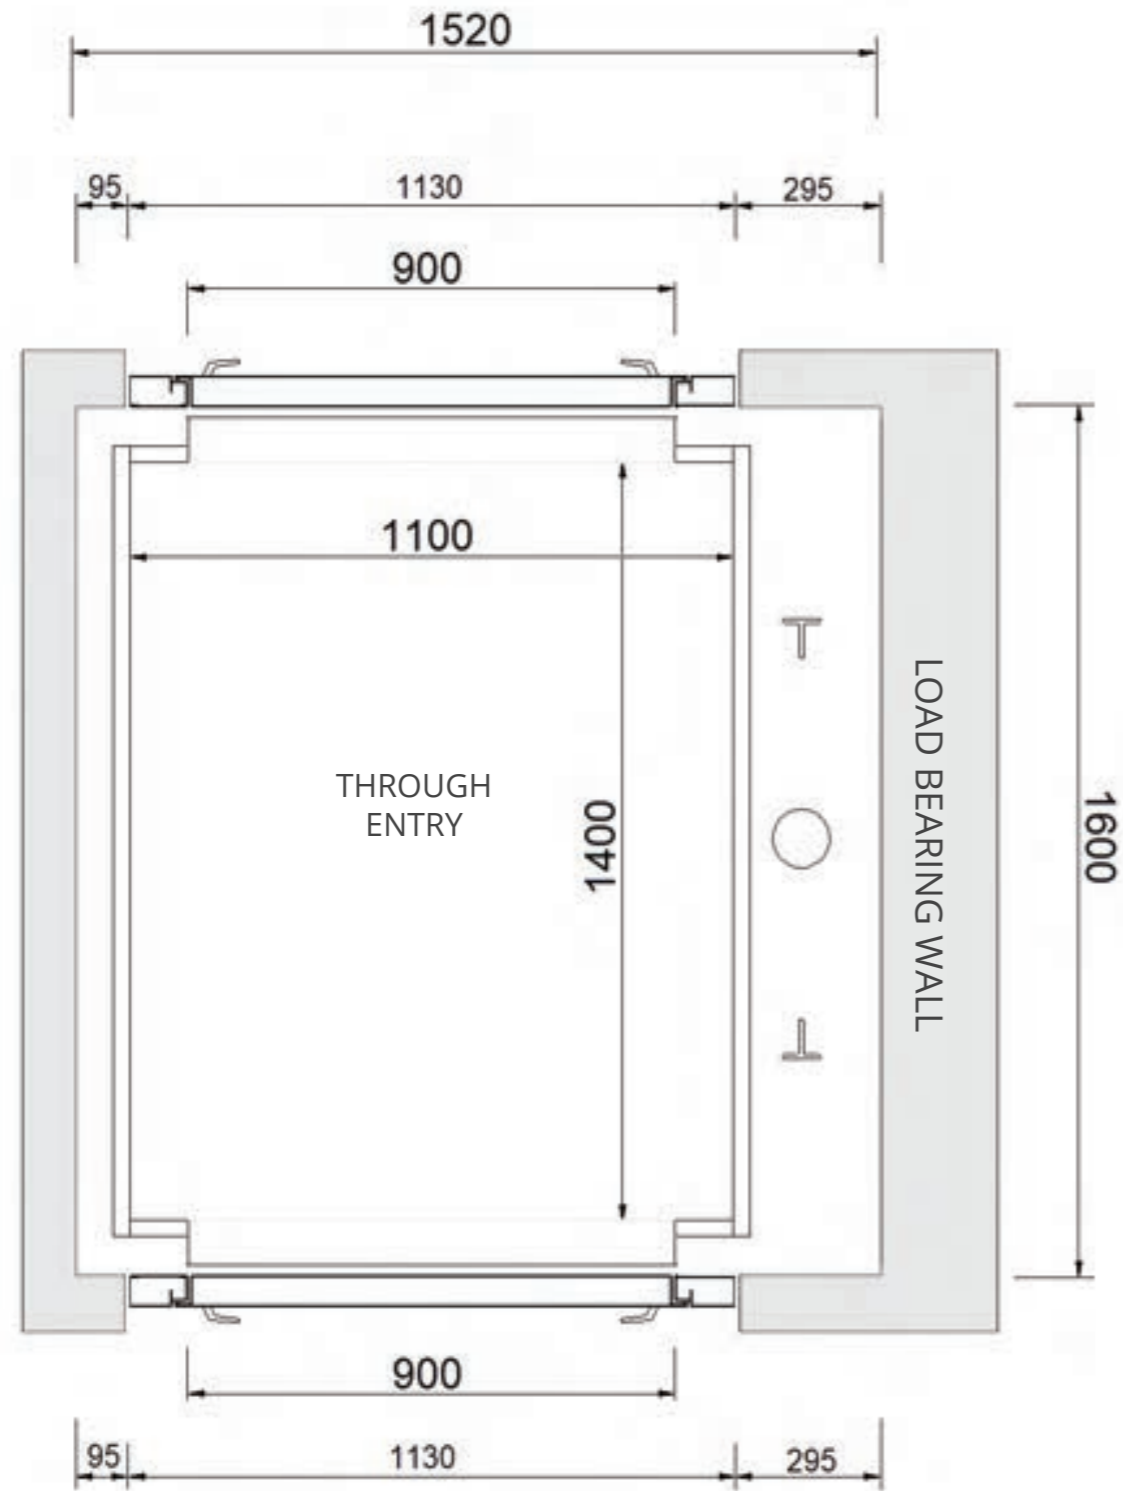

Masonry Shaft - Through Entry

SAMPLE DRAWING ONLY - NOT FOR CONSTRUCTION
Platinum Elevators can customise the Residential Sovereign Lift cabin size from 800w x 800d (mm) all the way up to 1100w x 1400d (mm).