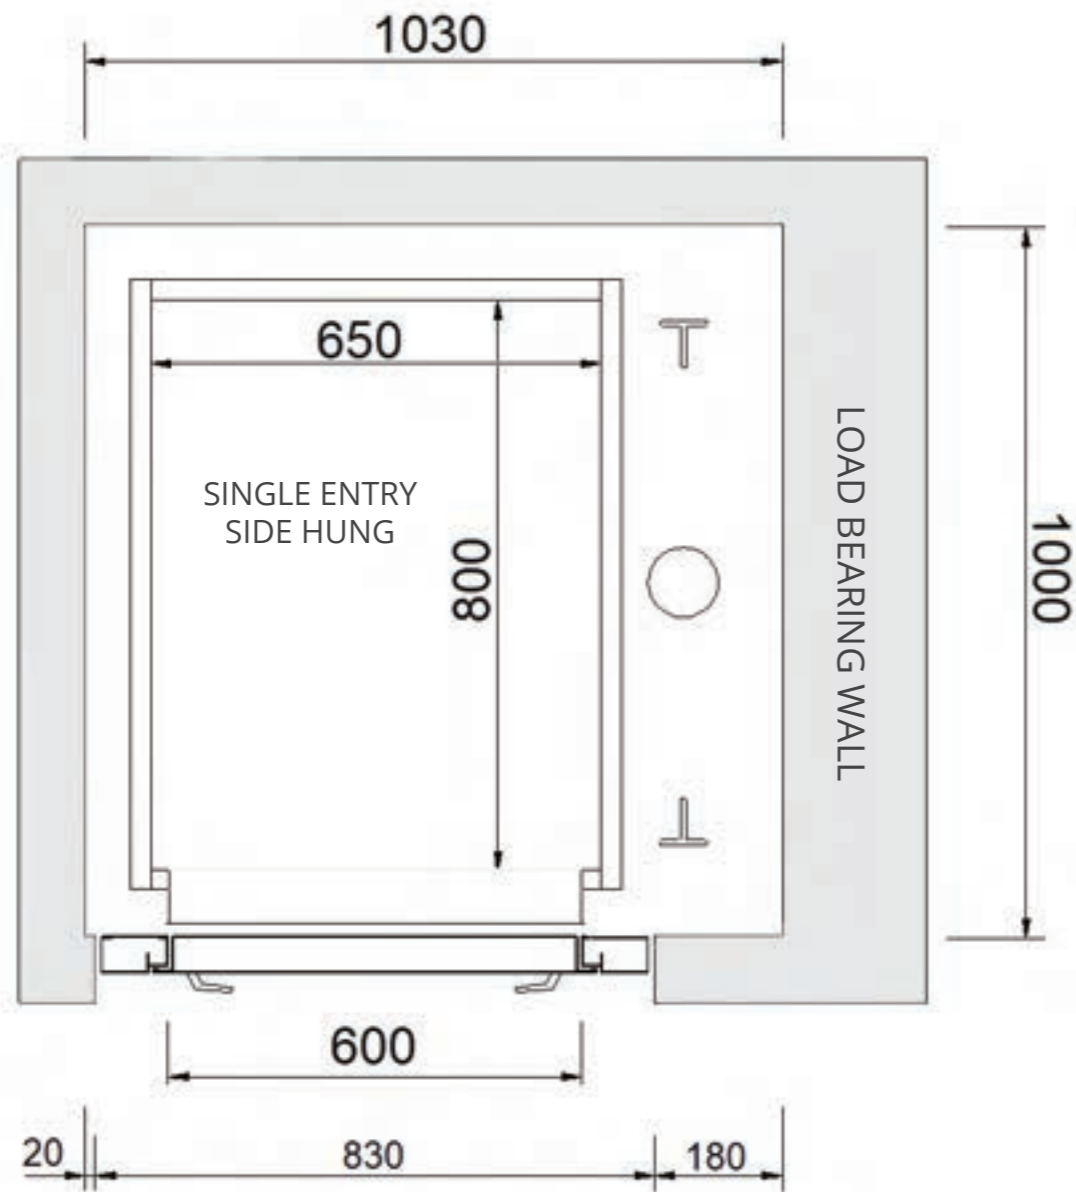

Space Saving Solutions

Masonry Shaft- Single Entry, Side Hung

“Ideal for retrofitting or new dwellings when limited space is available.”

SAMPLE DRAWING ONLY - NOT FOR CONSTRUCTION
Platinum Elevators can customise the Residential Sovereign Lift cabin size from 600w x 600d (mm) all the way up to 1000w x 1300d (mm).