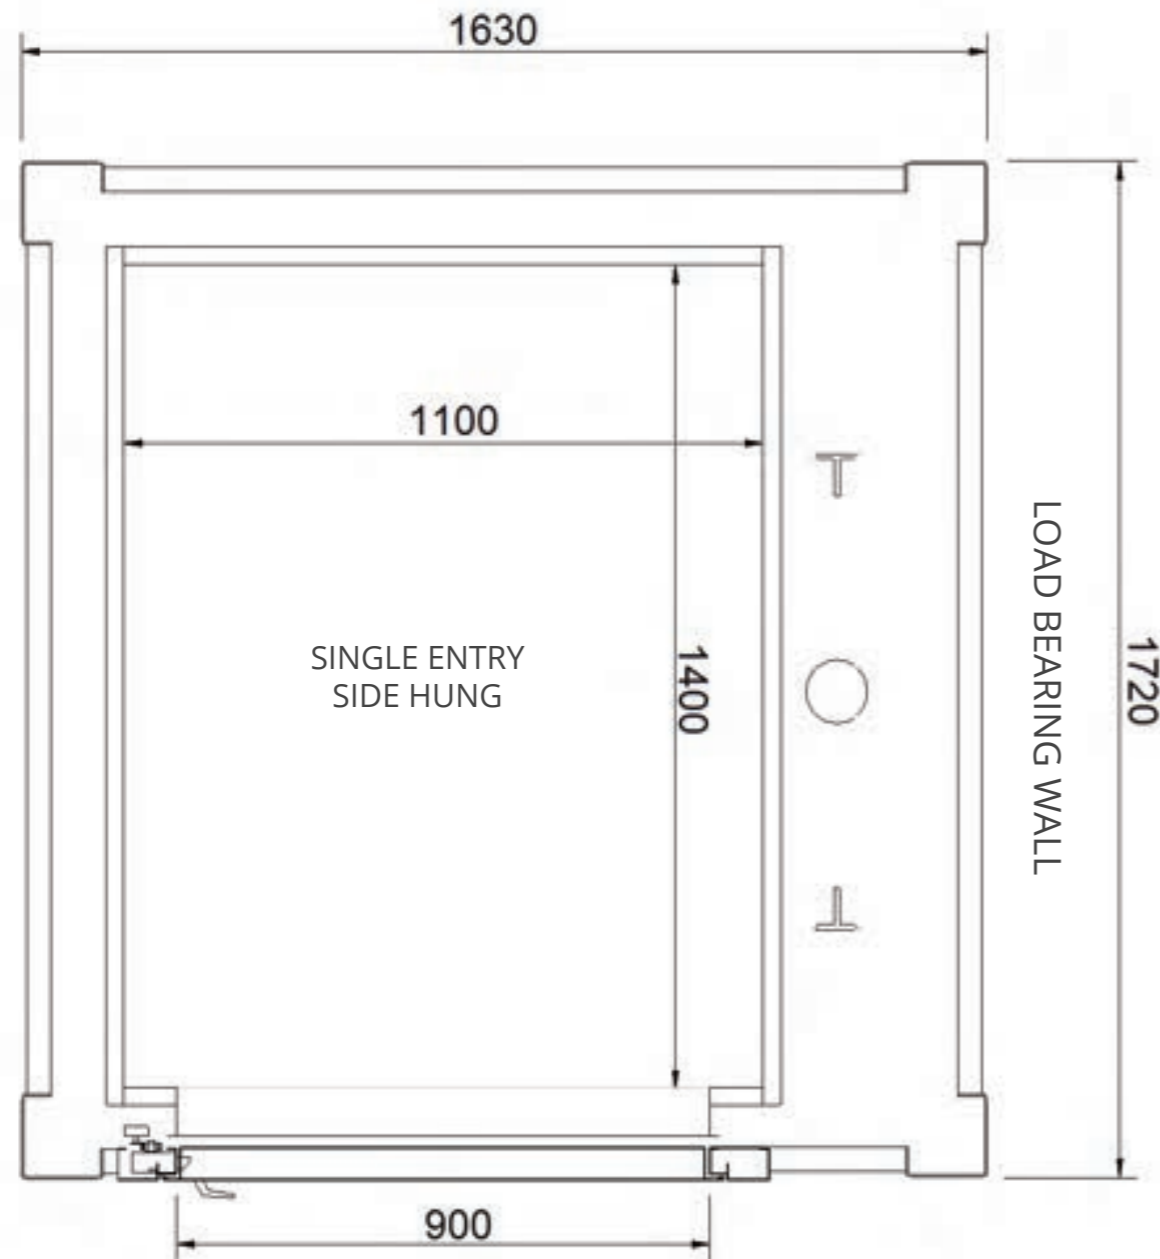

Masonry Shaft- Single Entry, Rear Hung

“Ideal for retrofitting or new dwellings when limited space is available.”

SAMPLE DRAWING ONLY - NOT FOR CONSTRUCTION
Platinum Elevators can customise the Residential Sovereign Lift cabin size from 600w x 600d (mm) all the way up to 1000w x 1300d (mm).

Available Cabin Configurations

Metal Structure - Single Entry, Side Hung

Metal Structure - Single Entry, Reversed, Side Hung

SAMPLE DRAWING ONLY - NOT FOR CONSTRUCTION
Platinum Elevators can customise the Residential Sovereign Lift cabin size from 800w x 800d (mm) all the way up to 1100w x 1400d (mm).