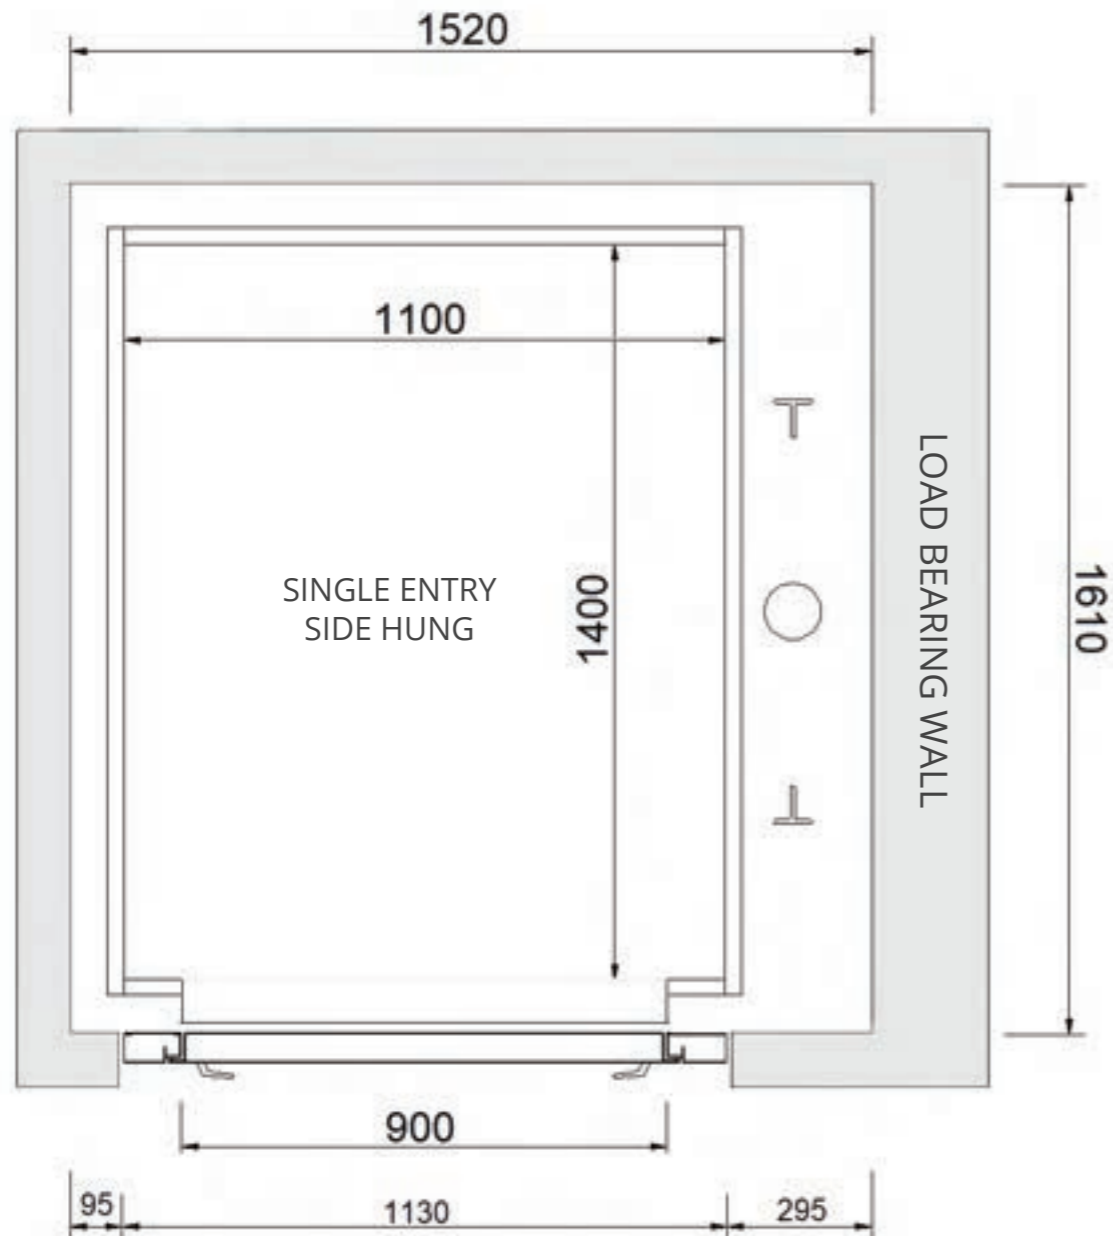

- CORRY BROUWER

Available Cabin Configurations

Masonry Shaft- Single Entry, Side Hung

Masonry Shaft - Single Entry, Reversed, Side Hung

SAMPLE DRAWING ONLY - NOT FOR CONSTRUCTION
Platinum Elevators can customise the Residential Sovereign Lift cabin size from 800w x 800d (mm) all the way up to 1100w x 1400d (mm).