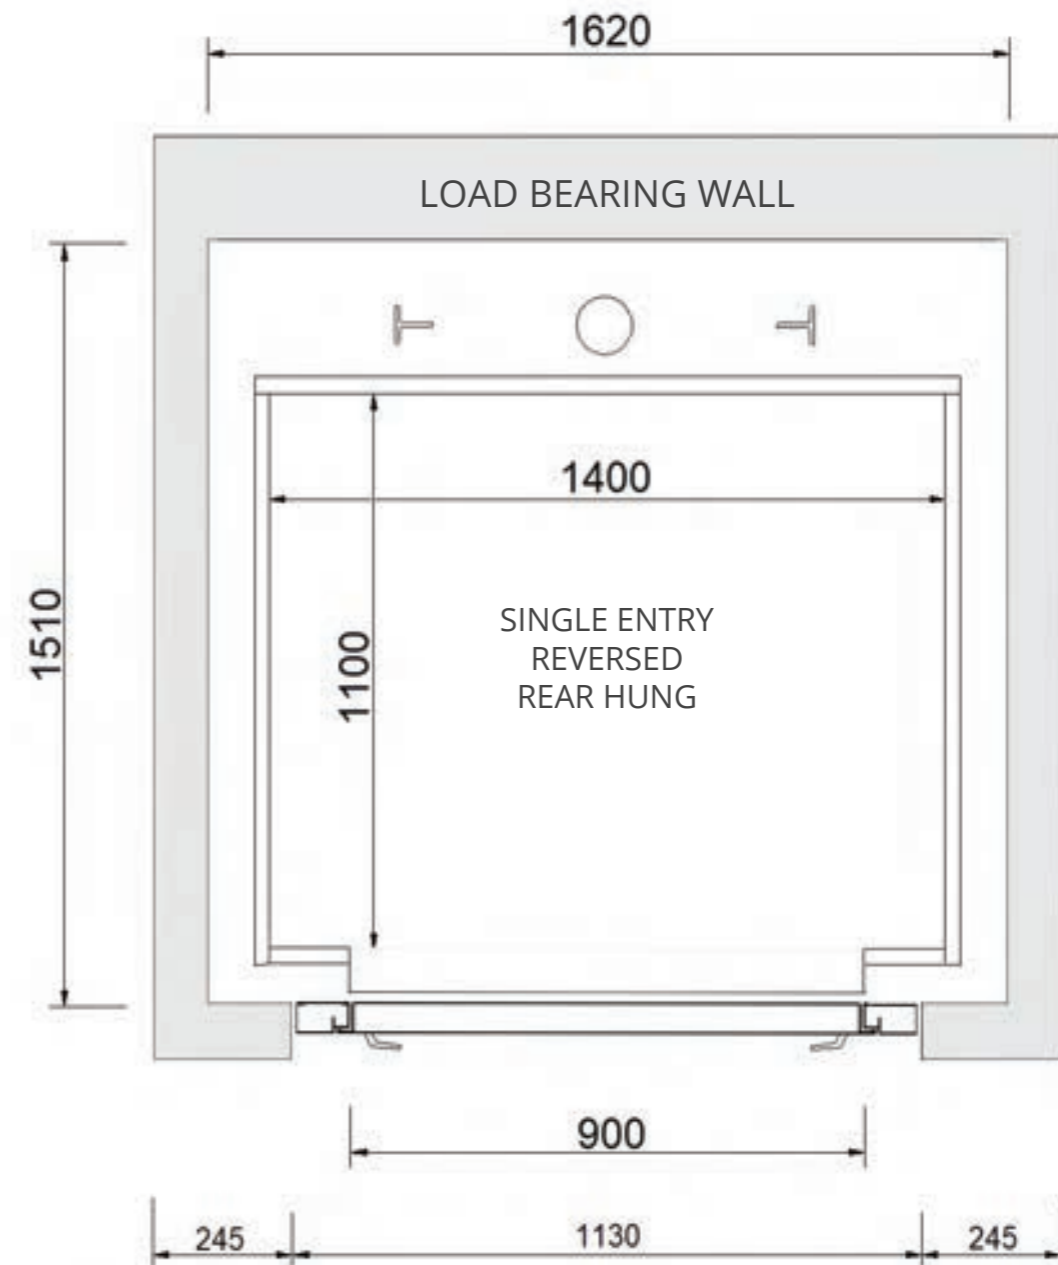

Masonry Shaft - Single Entry, Reversed, Rear Hung

SAMPLE DRAWING ONLY - NOT FOR CONSTRUCTION
Platinum Elevators can customise the Residential Sovereign Lift cabin size from 800w x 800d (mm) all the way up to 1100w x 1400d (mm).