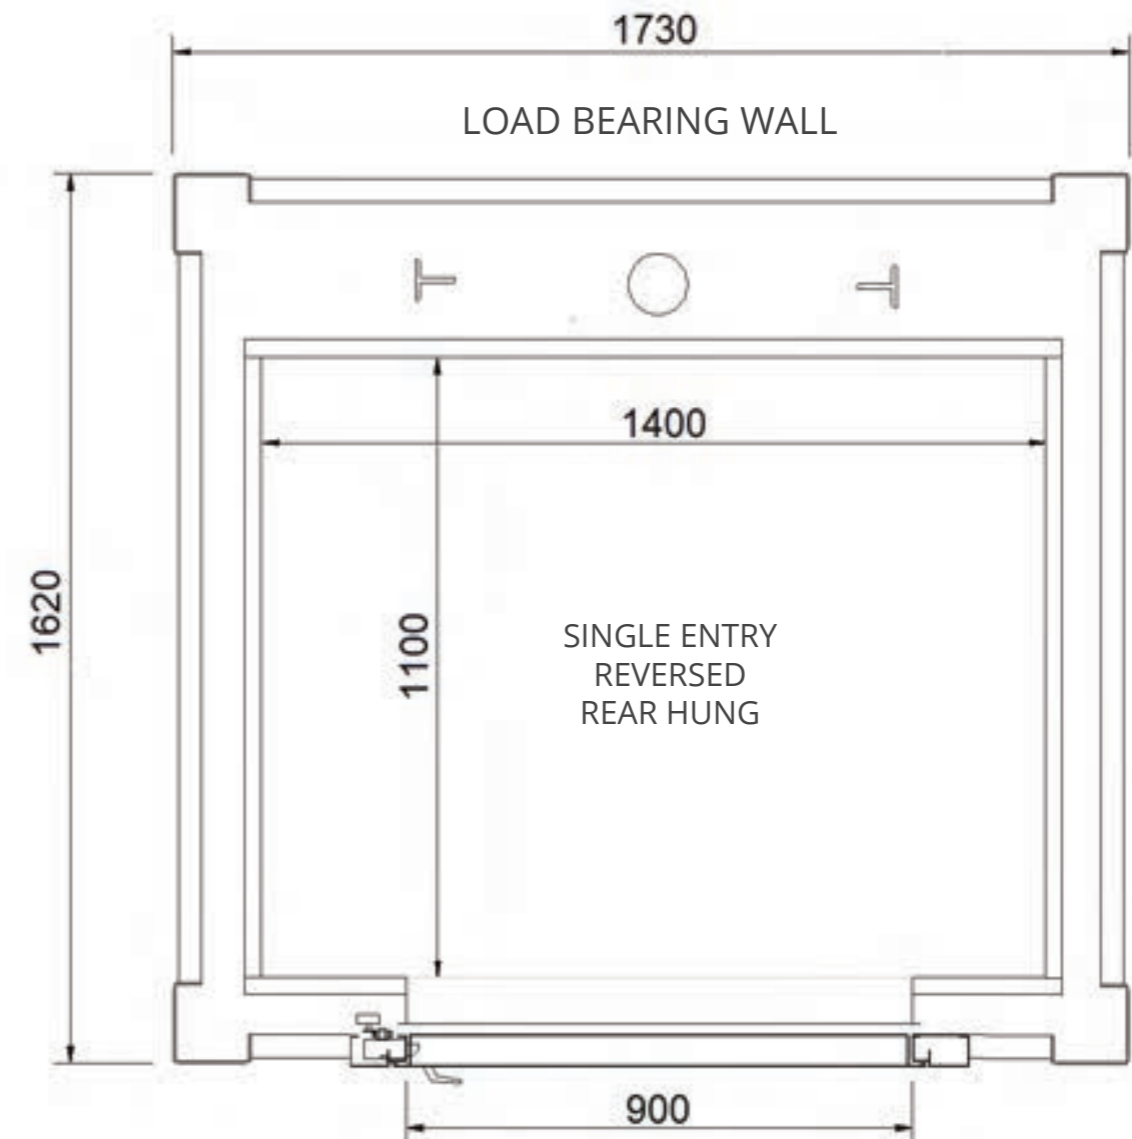

Metal Structure - Single Entry, Reversed, Rear Hung

SAMPLE DRAWING ONLY - NOT FOR CONSTRUCTION
Platinum Elevators can customise the Residential Sovereign Lift cabin size from 800w x 800d (mm) all the way up to 1100w x 1400d (mm).