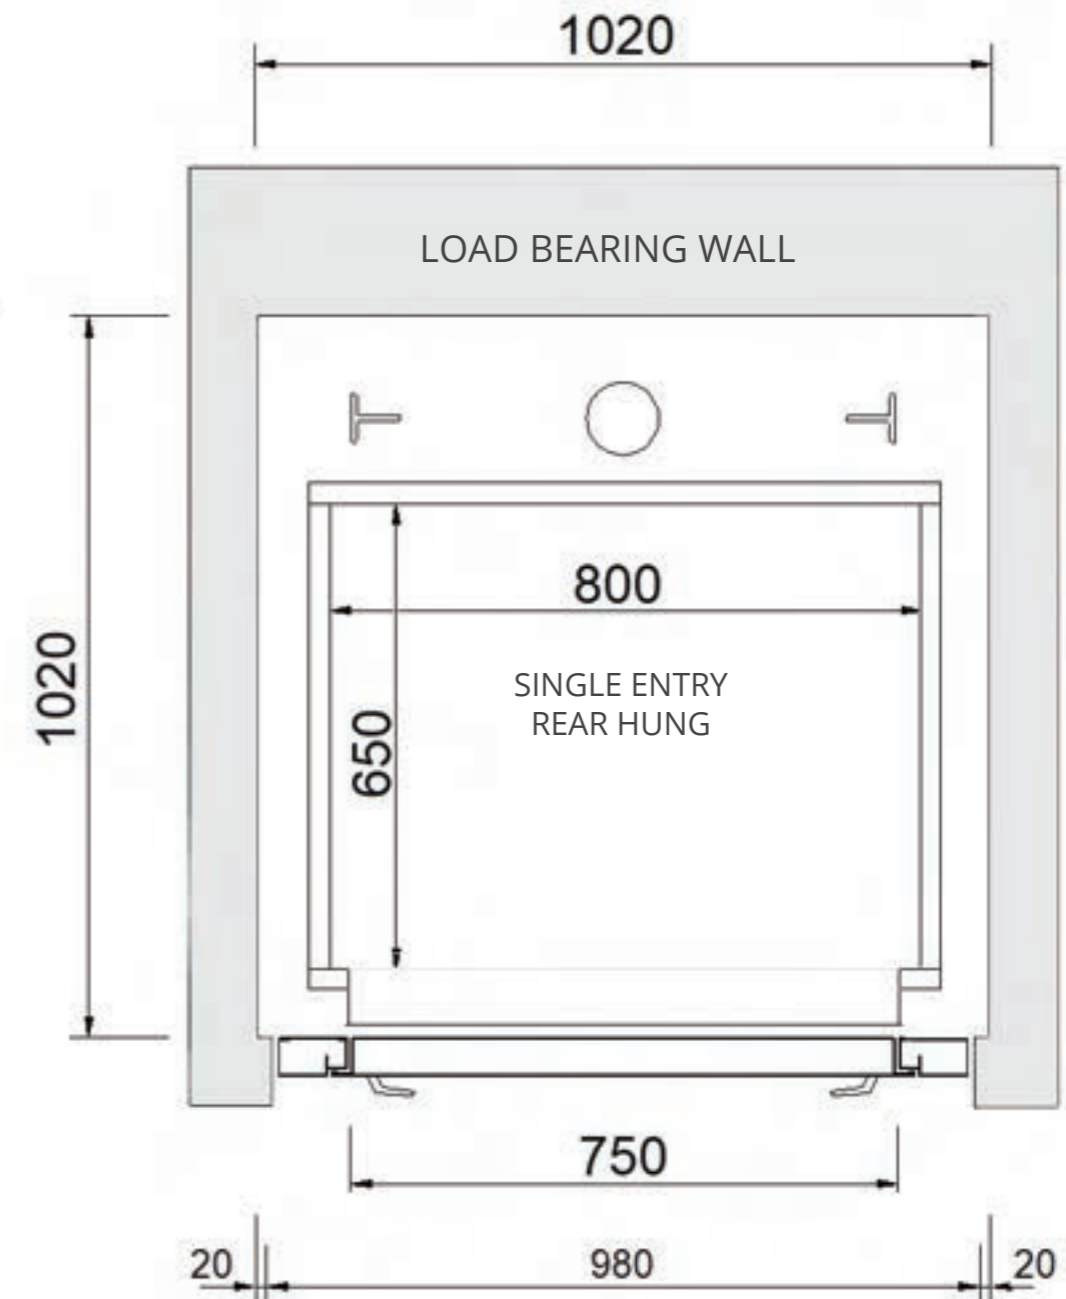

Masonry Shaft- Single Entry, Rear Hung

“Ideal for retrofitting or new dwellings when limited space is available.”

SAMPLE DRAWING ONLY - NOT FOR CONSTRUCTION
Platinum Elevators can customise the Residential Sovereign Lift cabin size from 600w x 600d (mm) all the way up to 1000w x 1300d (mm).