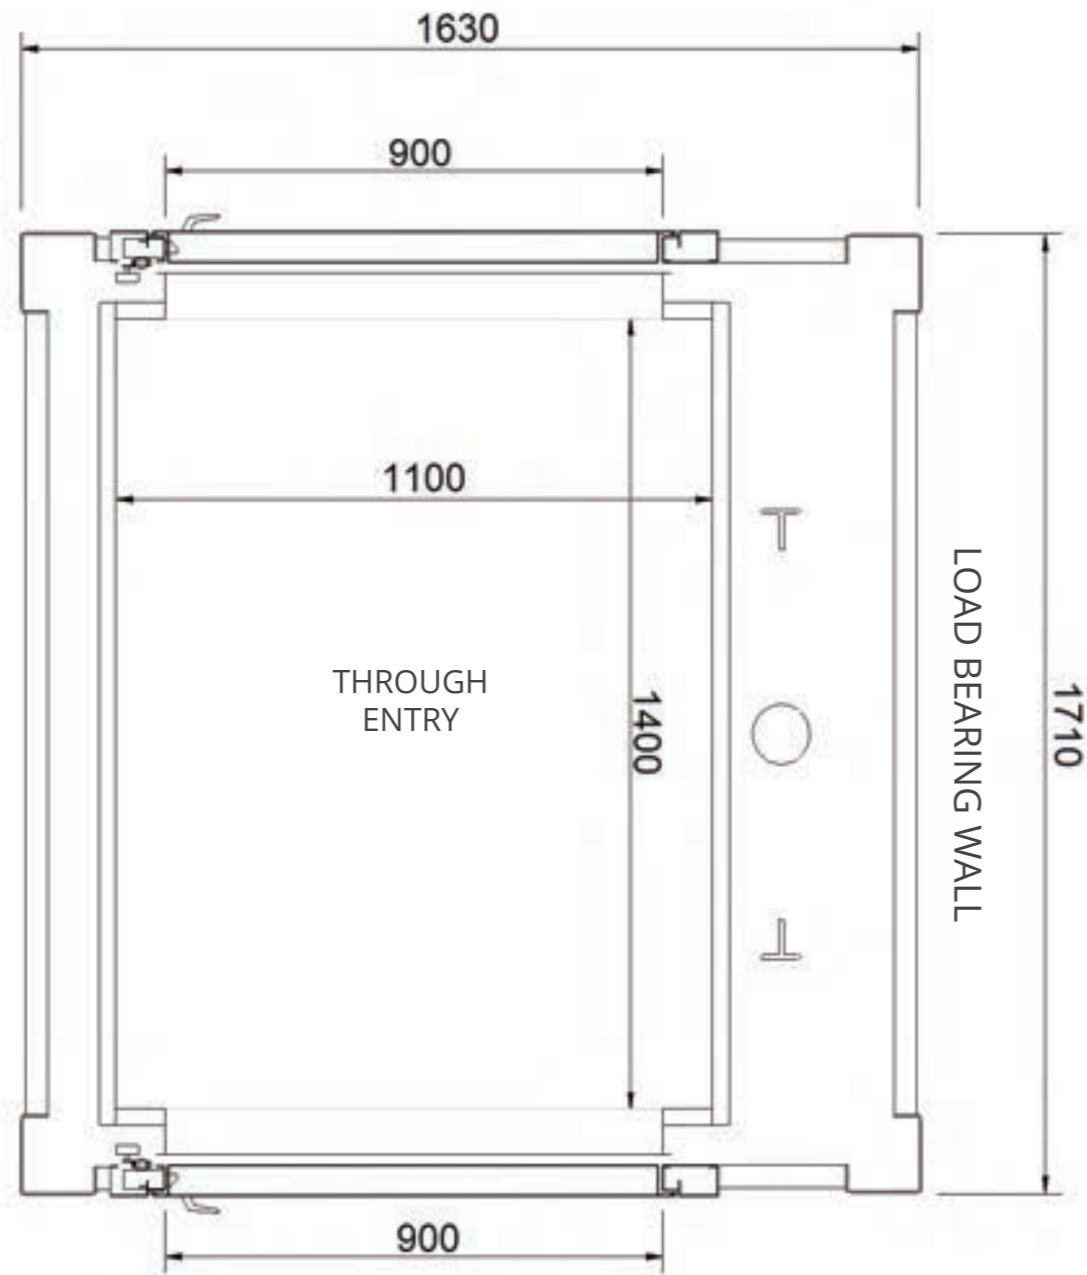

Metal Structure- Through Entry

SAMPLE DRAWING ONLY - NOT FOR CONSTRUCTION
Platinum Elevators can customise the Residential Sovereign Lift cabin size from 800w x 800d (mm) all the way up to 1100w x 1400d (mm).