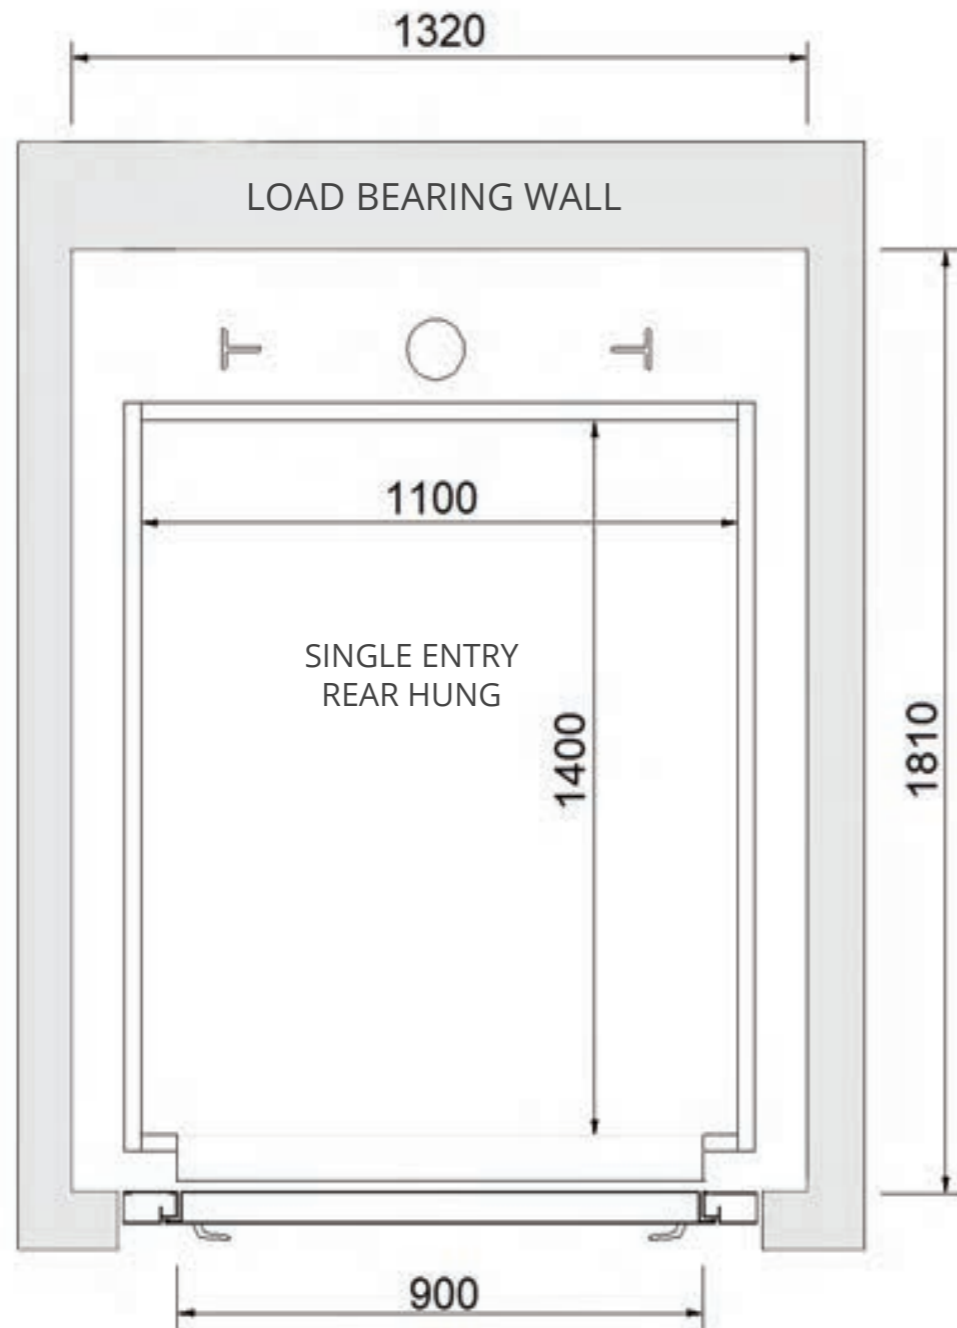

Masonry Shaft- Single Entry, Rear Hung

SAMPLE DRAWING ONLY - NOT FOR CONSTRUCTION
Platinum Elevators can customise the Residential Sovereign Lift cabin size from 800w x 800d (mm) all the way up to 1100w x 1400d (mm).