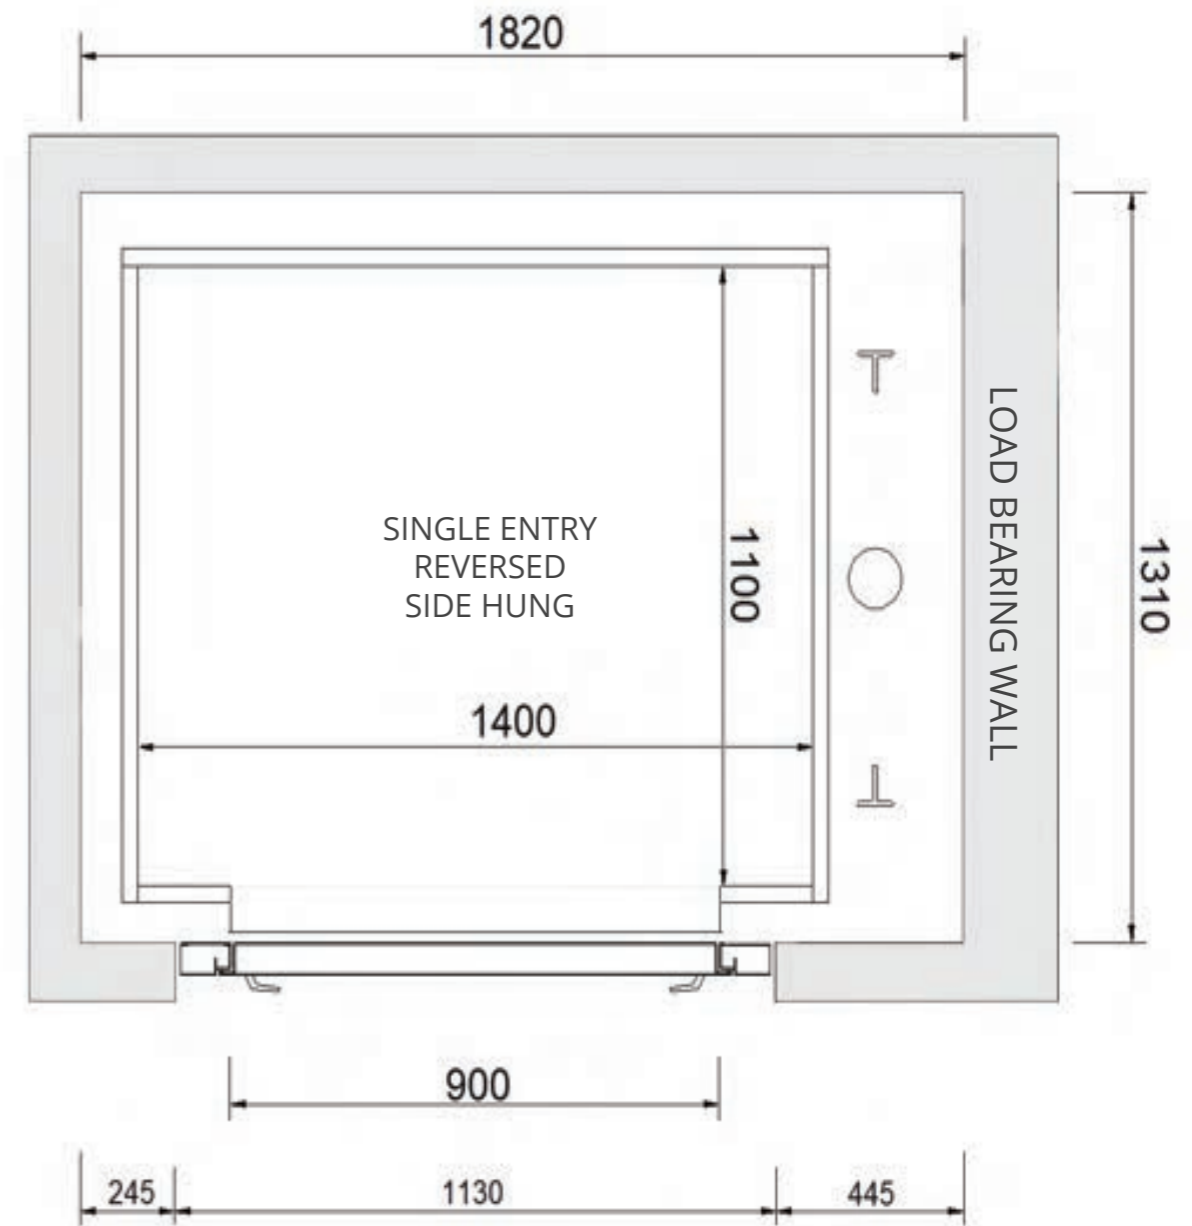

- CORRY BROUWER

Available Cabin Configurations

Masonry Shaft- Single Entry, Side Hung

Masonry Shaft - Single Entry, Reversed, Side Hung

SAMPLE DRAWING ONLY - NOT FOR CONSTRUCTION
Platinum Elevators can customise the Residential Sovereign Lift cabin size from 800w x 800d (mm) all the way up to 1100w x 1400d (mm).