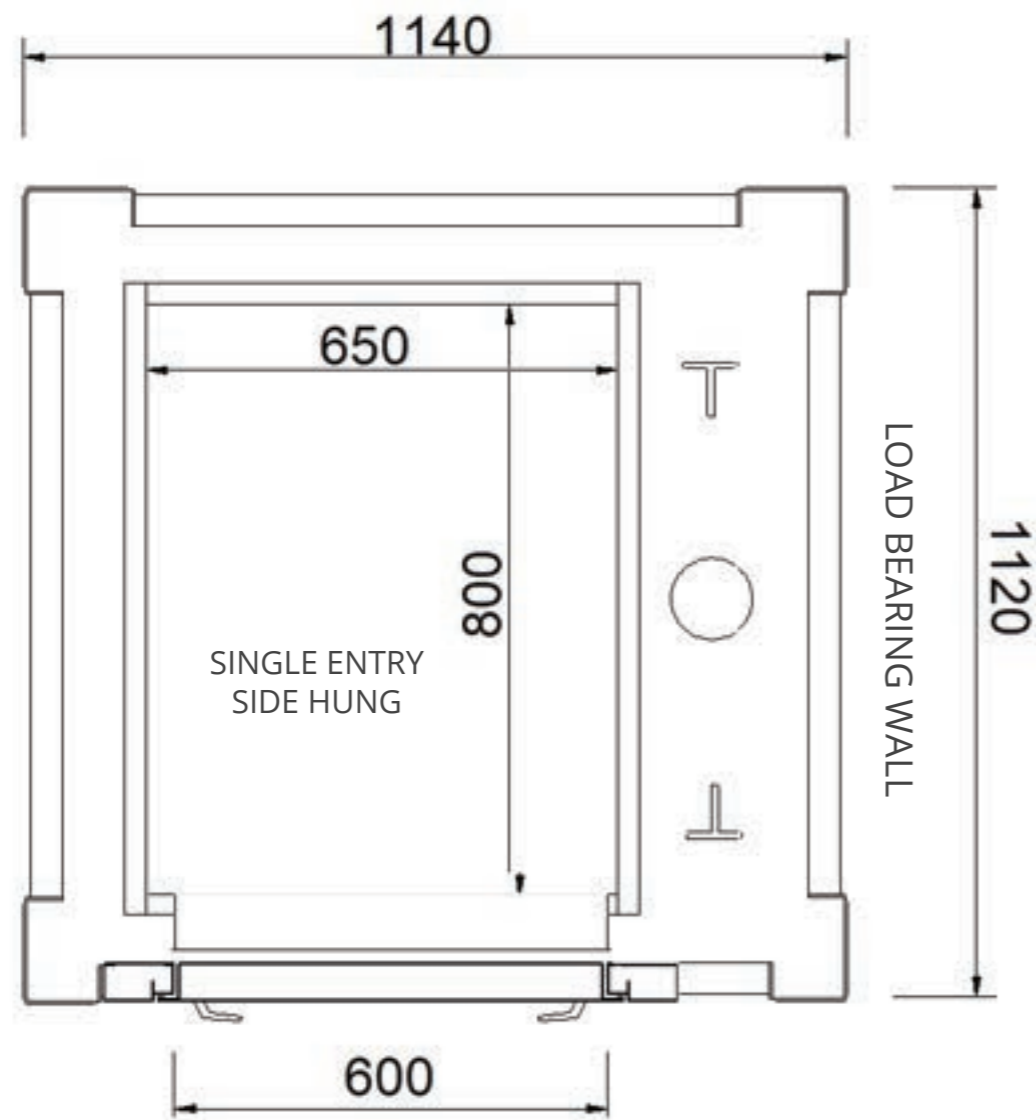

Space Saving Solutions

Metal Structure - Single Entry, Side Hung

“Ideal for retrofitting or new dwellings when limited space is available.”

SAMPLE DRAWING ONLY - NOT FOR CONSTRUCTION
Platinum Elevators can customise the Residential Sovereign Lift cabin size from 600w x 600d (mm) all the way up to 1000w x 1300d (mm).